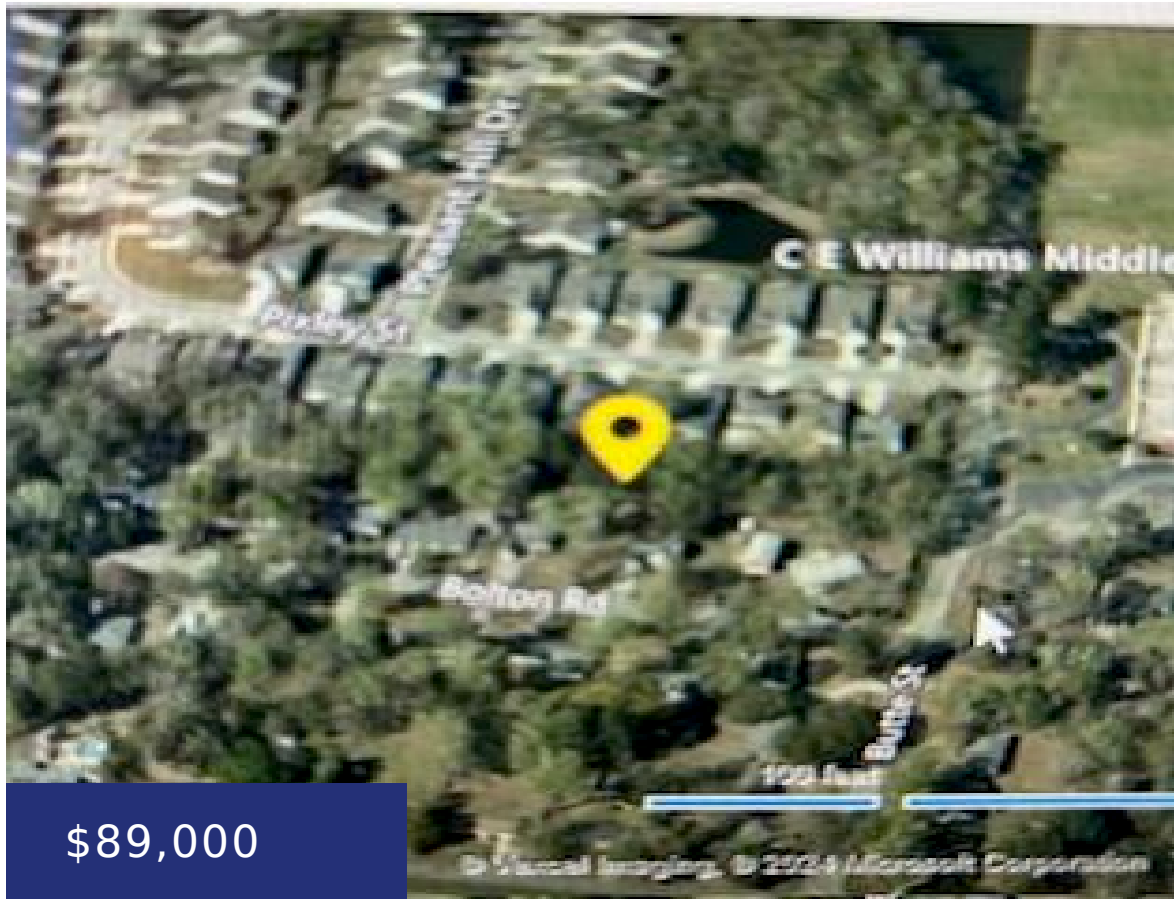

631 BUTTE ST, CHARLESTON, SC 29414, USA

<https://findyourcharleston.com>

631 Butte St,
Charleston, SC
29414, USA

Discover the perfect opportunity to build your dream home on this .80-acre parcel of raw land in a serene and quiet neighborhood. Nestled in a tranquil setting, this expansive lot offers ample space for a custom residence, lush gardens, and more. Enjoy the peace and privacy of country living while still being conveniently close to [...]

- Land
- Active

Willa Mcgirth-singleton

Basics

MLS ID: 24018544

Date added: Added 2 months ago

Category: Land

Status: Active

Lot size, acres: 0.79 acres

Subdivision Name: None

County Or Parish: Charleston **MLS Area Major:** 12 - West of the Ashley Outside I-526

Hidden Info

List Office MLS Id: 8052