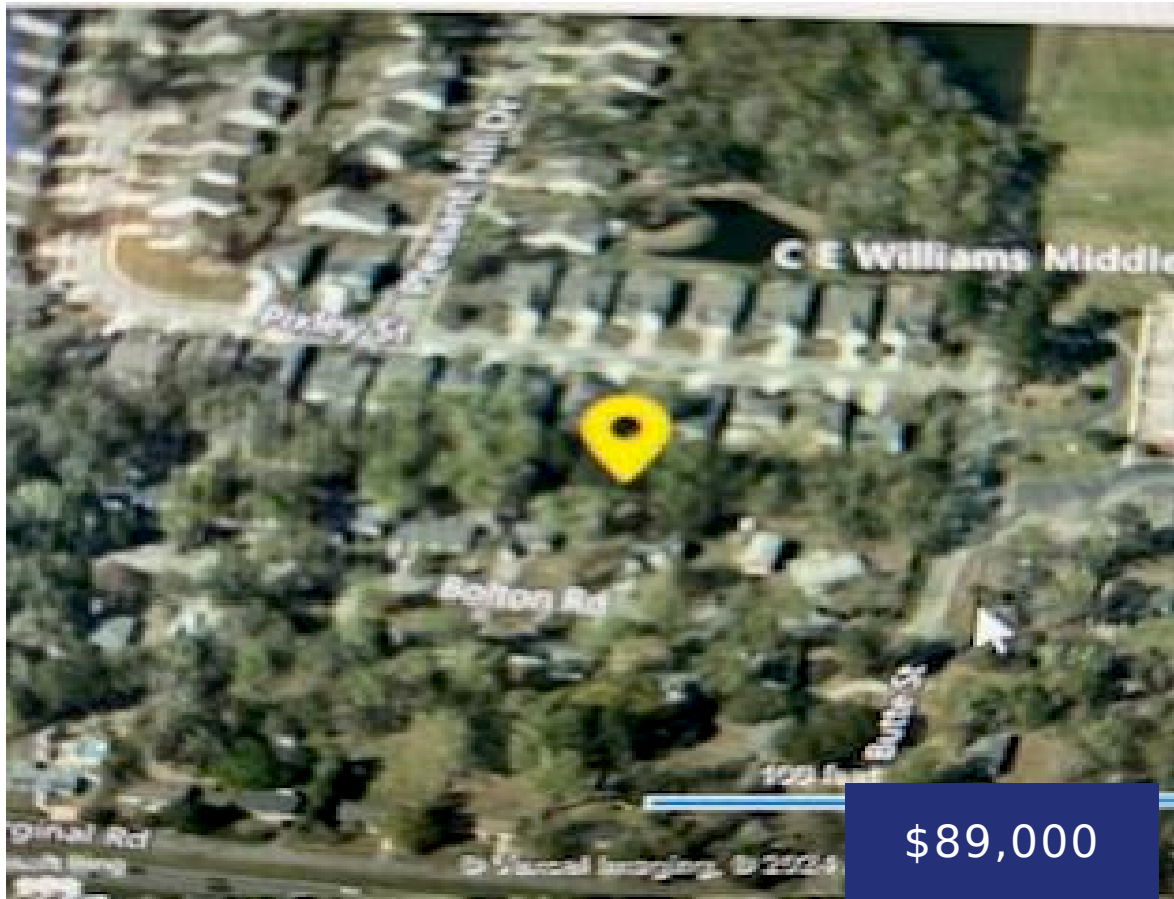

631 BUTTE ST, CHARLESTON, SC 29414, USA

<https://findyourcharleston.com>

631 Butte St,
Charleston, SC
29414, USA

Discover the perfect opportunity to build your dream home on this .80-acre parcel of raw land in a serene and quiet neighborhood. Nestled in a tranquil setting, this expansive lot offers ample space for a custom residence, lush gardens, and more. Enjoy the peace and privacy of country living while still being conveniently close to [...]

- Land
- Active

Willa Mcgirth-singleton

Basics

MLS ID: 24018544

Date added: Added 5 months ago

Category: Land

Status: Active

Lot size, acres: 0.79 acres

Subdivision Name: None

County Or Parish: Charleston

MLS Area Major: 12 - West of the Ashley Outside I-526

Hidden Info

List Office MLS Id: 8052