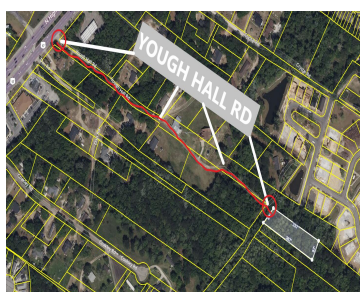

1142 COAKLEY RD, MT PLEASANT, SC 29466, USA

https://findyourcharleston.com

1142 Coakley Rd,  
Mt Pleasant, SC  
29466, USA

\$249,900

**\*\*NEW PRICE!! \*\*SELLER MOTIVATED!! \*\*\*\*ATTENTION INVESTORS & BUILDERS!!!!** 1.38 ACRES IN THE CENTER OF MOUNT PLEASANT, BETWEEN HWY 17 AND NEWLY CONSTRUCTED -BILLY SWAILS BLVD!- IN THE CENTER OF EVERYTHING!!! \*\* ONLY STEPS AWAY FROM \*JENNIE MOORE ELEMENTARY SCHOOL! A MAGNET ELEMENTARY SCHOOL! WALK TO JACK'S COSMIC DOG, SONIC DRIVE-IN, AND MANY OTHER SHOPPS AND [...]

**MLS Area Major:** 41 - Mt Pleasant N of IOP Connector

---