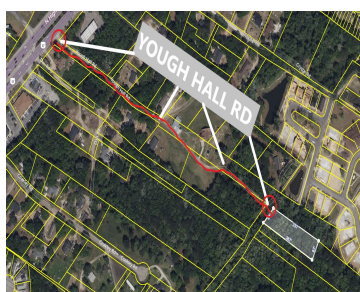

1142 COAKLEY RD, MT PLEASANT, SC 29466, USA

https://findyourcharleston.com

1142 Coakley Rd,
Mt Pleasant, SC
29466, USA

****NEW PRICE!! **SELLER MOTIVATED!! ****ATTENTION INVESTORS & BUILDERS!!!!** 1.38 ACRES IN THE CENTER OF MOUNT PLEASANT, BETWEEN HWY 17 AND NEWLY CONSTRUCTED -BILLY SWAILS BLVD!- IN THE CENTER OF EVERYTHING!!! ** ONLY STEPS AWAY FROM *JENNIE MOORE ELEMENTARY SCHOOL! A MAGNET ELEMENTARY SCHOOL! WALK TO JACK'S COSMIC DOG, SONIC DRIVE-IN, AND MANY OTHER SHOPPS AND [...]

- Land
- Active

Shawn Smith

Basics

MLS ID: 23016313

Date added: Added 5 months ago

Category: Land

Status: Active

Lot size, acres: 1.38 acres