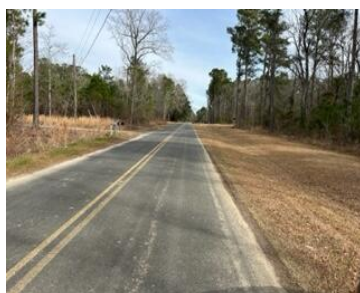

# 174 GALLASHAW RD, SUMMERVILLE, SC 29483, USA

<https://findyourcharleston.com>

174 Gallashaw Rd,  
Summerville, SC  
29483, USA

A COUNTRY RETREAT.....This parcel is over 22 acres with plenty of space for multiple home sites. The location is great just south of the new I-26, Jedburg Interchange exit 194 and north of downtown Summerville.