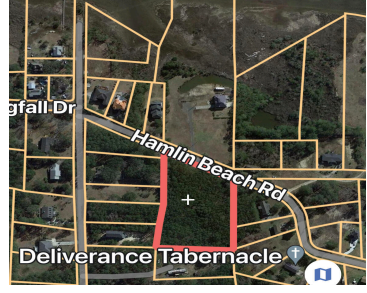

2790 HAMLIN BEACH RD, MT PLEASANT, SC 29466, USA

<https://findyourcharleston.com>

2790 Hamlin Beach Rd, Mt Pleasant, SC 29466, USA

3.11 acres with expansive waterfront-marsh views of Hamlin Sound and Isle of Palms. This property has public water and sewer available through MPW utilities. Build your dream home on spacious 3.11 acre tract or develop into 8 or possibly 9 single family lots. Property currently sits in Charleston County but is contiguous to the Town [...]

- Land
- Active

Billy Shuman

Basics

MLS ID: 23015719

Date added: Added 3 months ago

Category: Land

Status: Active

Lot size, acres: 3.11 acres

Subdivision Name: None

County Or Parish: Charleston **MLS Area Major:** 41 - Mt Pleasant N of IOP Connector

Amenities & Features

Sewer: Sewer At Site

Hidden Info

List Office MLS Id: 9226