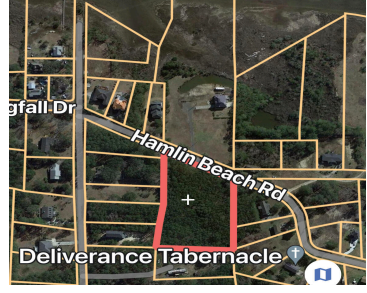

2790 HAMLIN BEACH RD, MT PLEASANT, SC 29466, USA

<https://findyourcharleston.com>

2790 Hamlin Beach Rd, Mt Pleasant, SC 29466, USA

3.11 acres with expansive waterfront-marsh views of Hamlin Sound and Isle of Palms. This property has public water and sewer available through MPW utilities. Build your dream home on spacious 3.11 acre tract or develop into 8 or possibly 9 single family lots. Property currently sits in Charleston County but is contiguous to the Town [...]

## Basics

**MLS ID:** 23015719

**Date added:** Added 6 months ago

**Category:** Land

**Status:** Active

**Lot size, acres:** 3.11 acres

**Subdivision Name:** None

**County Or Parish:** Charleston **MLS Area Major:** 41 - Mt Pleasant N of IOP Connector