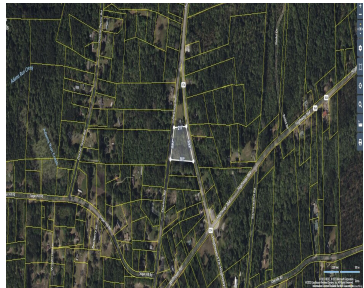

5196 SC-174, ADAMS RUN, SC 29426, USA

<https://findyourcharleston.com>

5196 SC-174,
Adams Run, SC
29426, USA

\$150,000

Fabulous opportunity to build your dream home. This 2 acre lot has 2 entrances. It sits between Hwy 174 and Dawhoo Rd. This is a prime location that leads to beautiful Edisto. It is just minutes to Hwy 17 to take you into town. Developers! This 2 acres could also be a perfect property to [...]

- Land
- Active

Shirley Gilbert

Basics

MLS ID: 23016517

Date added: Added 7 months ago

Category: Land

Status: Active

Lot size, acres: 2 acres

Subdivision Name: Washington Park

County Or Parish: Charleston

MLS Area Major: 13 - West of the Ashley beyond Rantowles Creek

Hidden Info

List Office MLS Id: 1190