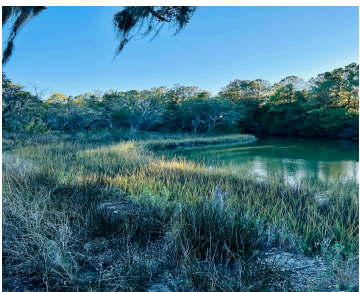

6485 MEGGETT CREEK RD, HOLLYWOOD, SC 29449, USA

<https://findyourcharleston.com>

6485 Meggett Creek Rd,
Hollywood, SC
29449, USA

\$220,000

Location, location, location. You won't find a cheaper waterfront lot in town! Build your Dream Home with beautiful views on this 4 Acre lot in Meggett. What sets this lot apart from others in Meggett? It is one of the few lots that is waterfront w/city water& sewer. NO UGLY Septic mound. No need for [...]

Subdivision Name: None

County Or Parish: Charleston **MLS Area Major:** 13 - West of the Ashley beyond Rantowles Creek

Amenities & Features

Waterfront Features: Marshfront, Pond, Tidal Creek, Waterfront - Shallow