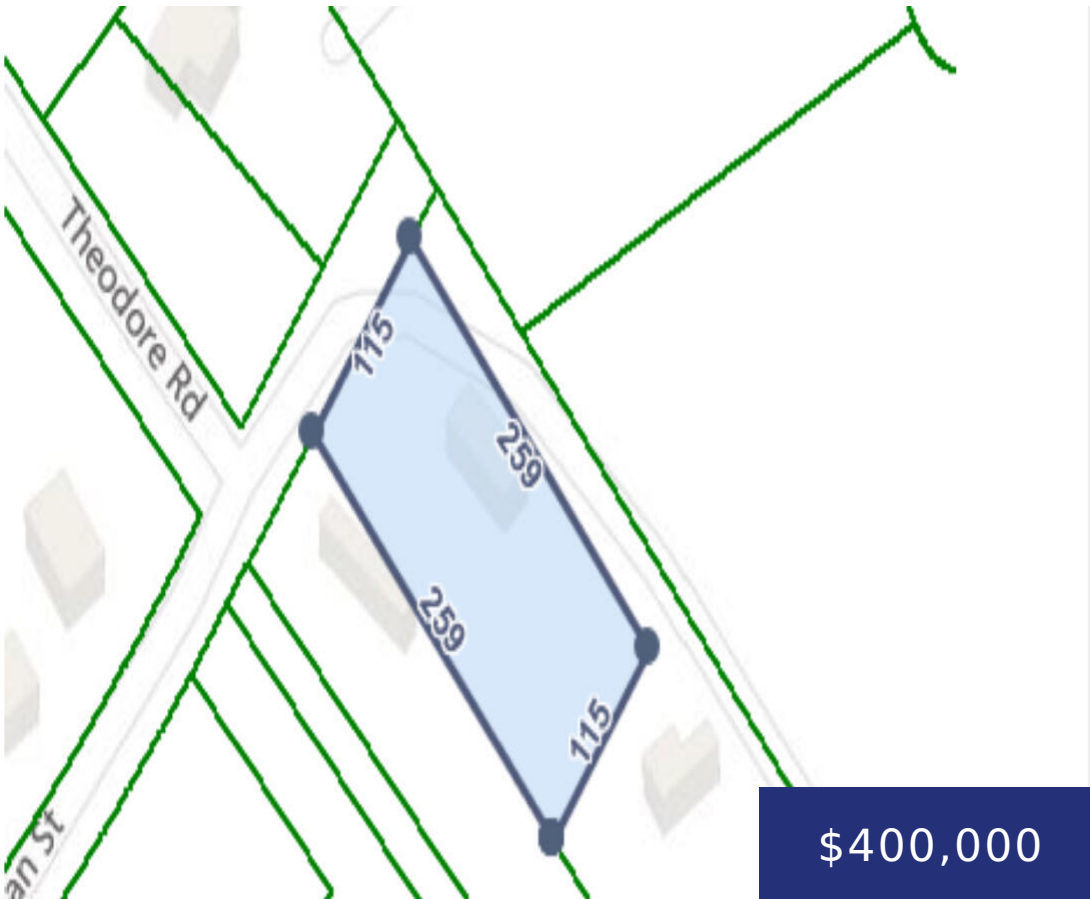

3966 LUCIAN ST, AWENDAW, SC 29429, USA

<https://findyourcharleston.com>

3966 Lucian St,
Awendaw, SC
29429, USA

Builders, or future homeowners come see this 1.2-acre lot. New construction homes within 1mile priced at a minimum of \$700k. Ideal location. Bring your own house plans and build. Serious buyers. Bring your best offers. More pictures coming soon.

- Land
- Active

Terri Delesline

Basics

MLS ID: 24014467

Date added: Added 6 months ago

Category: Land

Status: Active

Lot size, acres: 0.69 acres

Subdivision Name: None

County Or Parish: Charleston

MLS Area Major: 41 - Mt Pleasant N of IOP Connector

Hidden Info

List Office MLS Id: 9057