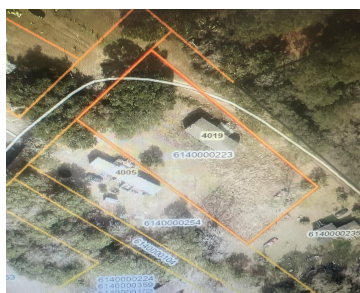

3966 LUCIAN ST, AWENDAW, SC 29429, USA

<https://findyourcharleston.com>

3966 Lucian St,
Awendaw, SC
29429, USA

Builders, or future homeowners come see this 1.2-acre lot. New construction homes within 1mile priced at a minimum of \$700k. Ideal location. Bring your own house plans and build. Serious buyers. Bring your best offers. More pictures coming soon.

- Land
- Active

Terri Delesline

Basics

MLS ID: 24014467

Date added: Added 6 months ago

Category: Land

Status: Active

Lot size, acres: 0.69 acres

Subdivision Name: None

County Or Parish: Charleston

MLS Area Major: 41 - Mt Pleasant N of IOP Connector

Hidden Info

List Office MLS Id: 9057