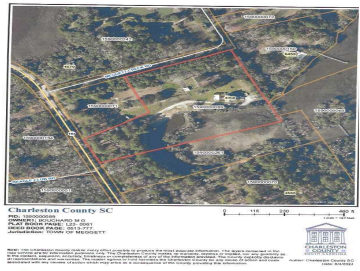

# 4570 SC-165, HOLLYWOOD, SC 29449, USA

<https://findyourcharleston.com>

4570 SC-165,  
Hollywood, SC  
29449, USA

Bring your builder and build your Dream Home on this 2 acre corner lot of cleared high ground in Meggett. Home will need to be elevated which should give views of Flounder lake across the road. What sets this lot apart from other properties in Meggett? Well for one, it is on a private rd, [...]

## Basics

**MLS ID:** 24003113

**Date added:** Added 6 months ago

**Category:** Land

**Status:** Active

**Lot size, acres:** 2 acres

**Subdivision Name:** None

**County Or Parish:** Charleston

**MLS Area Major:** 13 - West of the Ashley beyond Rantowles Creek

---