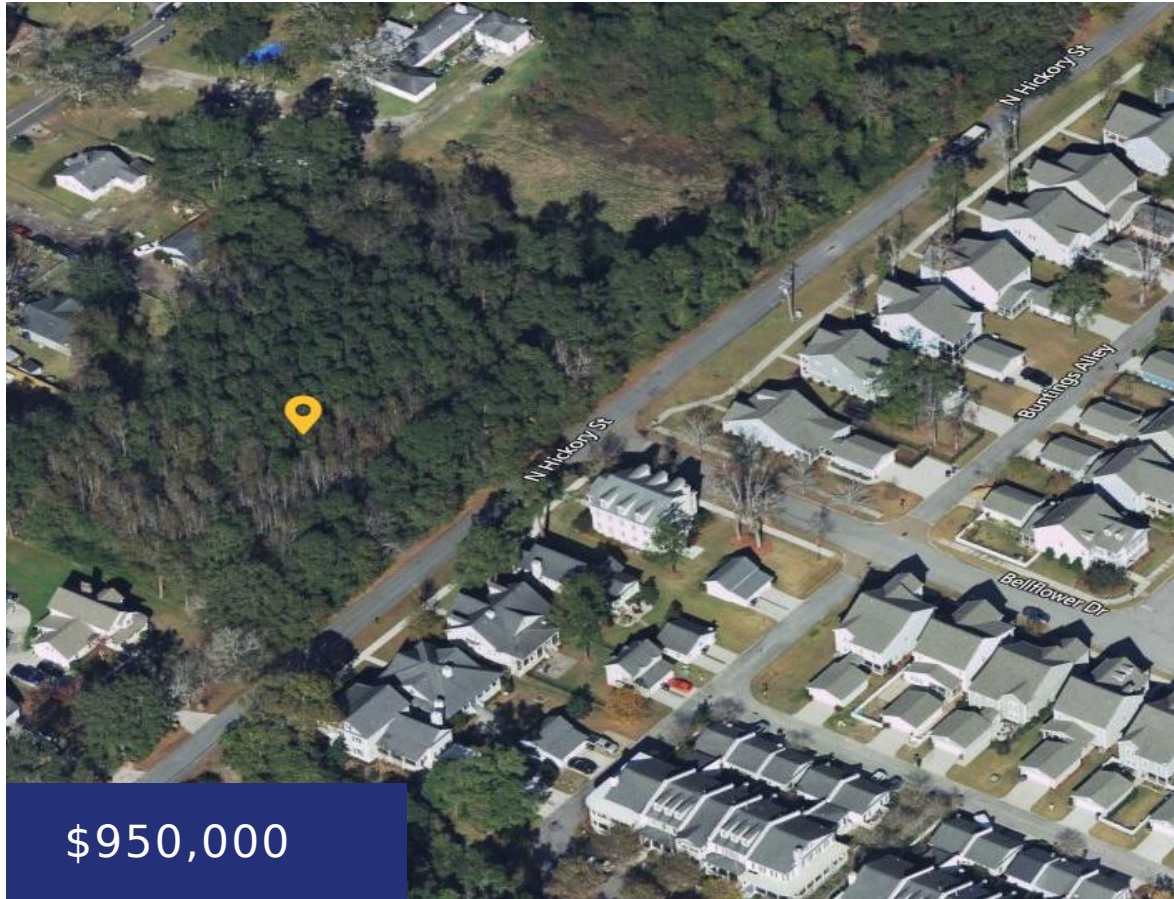

717 N PALMETTO ST, SUMMERVILLE, SC 29483, USA

<https://findyourcharleston.com>

717 N Palmetto St,
Summerville, SC
29483, USA

Well-shaped rectangular property situated on a Cul de sac street surrounded by new upscale homes directly across the street in Daniels Orchard Subdivision. This is an amazing street for any builder looking to develop and build more homes on. Offering 340+/- feet of paved road frontage on N Hickory Street - city water and sewer [...]

- Land
- Active

Terri Cole

Basics

MLS ID: 24005103

Category: Land

Lot size, acres: 1.68 acres

County Or Parish: Dorchester

Date added: Added 4 months ago

Status: Active

Subdivision Name: None

MLS Area Major: 63 - Summerville/Ridgeville

Hidden Info

List Office MLS Id: 7830