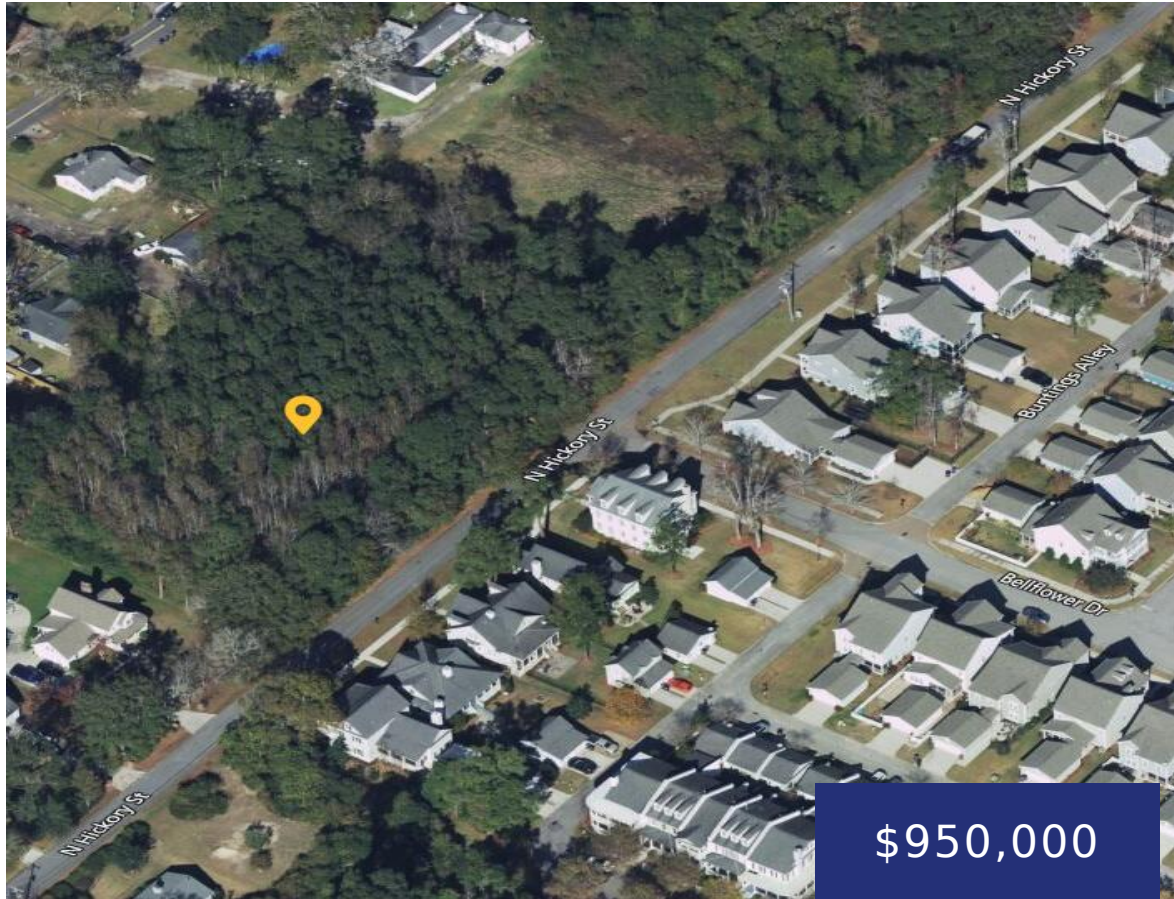

717 N PALMETTO ST, SUMMERVILLE, SC 29483, USA

<https://findyourcharleston.com>

717 N Palmetto St,
Summerville, SC
29483, USA

Well-shaped rectangular property situated on a Cul de sac street surrounded by new upscale homes directly across the street in Daniels Orchard Subdivision. This is an amazing street for any builder looking to develop and build more homes on. Offering 340+/- feet of paved road frontage on N Hickory Street - city water and sewer [...]

- Land
- Active

Terri Cole

Basics

MLS ID: 24005103

Category: Land

Lot size, acres: 1.68 acres

County Or Parish: Dorchester

Date added: Added 7 months ago

Status: Active

Subdivision Name: None

MLS Area Major: 63 - Summerville/Ridgeville

Hidden Info

List Office MLS Id: 7830