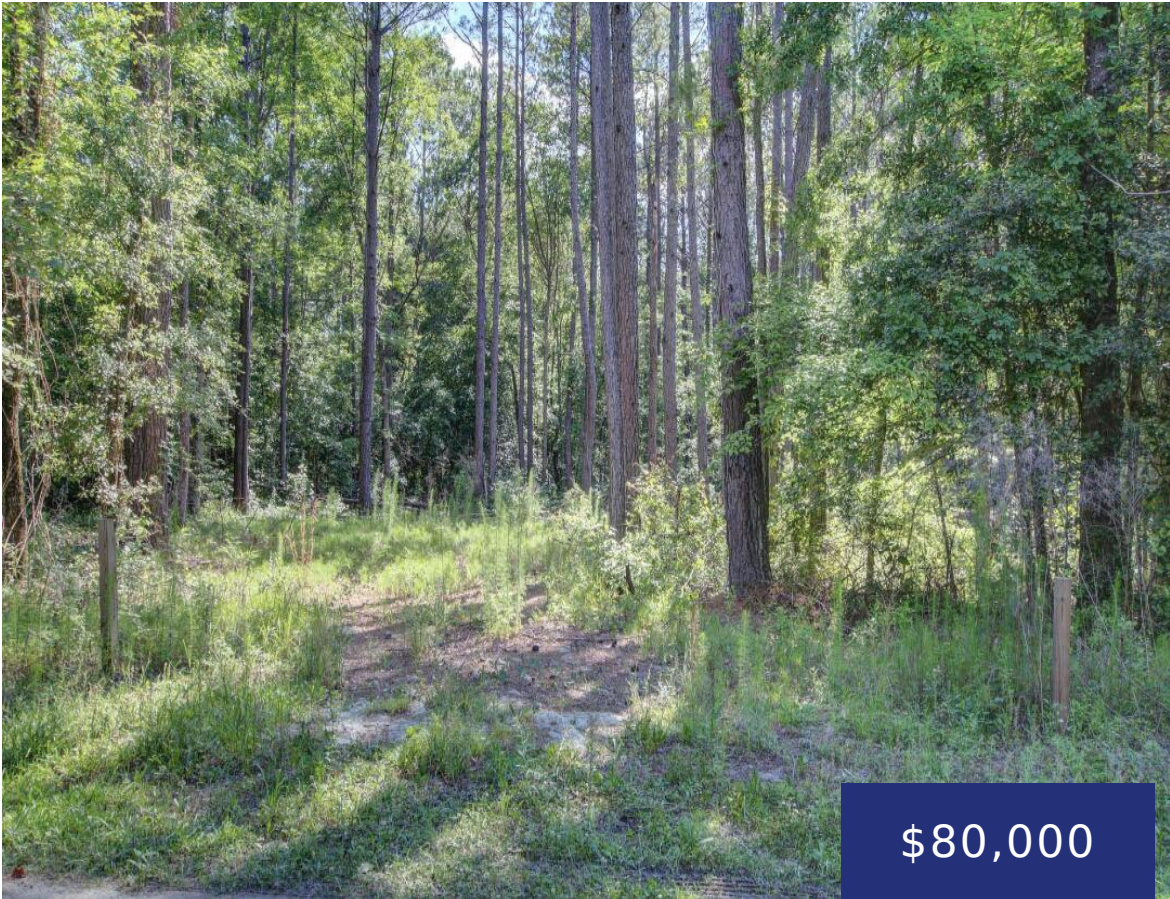

7 PAISAN RD, SUMMERVILLE, SC 29483, USA

<https://findyourcharleston.com>

7 Paisan Rd,
Summerville, SC
29483, USA

Over 1 acre lot available in DD2 district! Partially cleared with a path ready for a home, mobile home, or camper! City water tap. Easy electrical tie in at the road. Here's your chance to own to own your dream property in the heart of Summerville!

- Land
- Active

Erica Garriss

Basics

MLS ID: 24011653

Category: Land

Lot size, acres: 1.12 acres

County Or Parish: Dorchester

Date added: Added 6 months ago