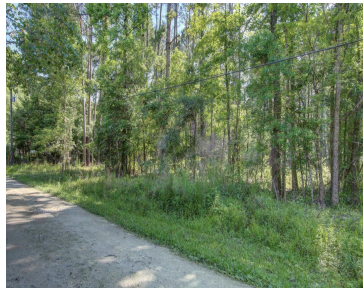

7 PAISAN RD, SUMMERVILLE, SC 29483, USA

<https://findyourcharleston.com>

7 Paisan Rd,
Summerville, SC
29483, USA

Over 1 acre lot available in DD2 district! Partially cleared with a path ready for a home, mobile home, or camper! City water tap. Easy electrical tie in at the road. Here's your chance to own to own your dream property in the heart of Summerville!

- Land
- Active

Erica Garriss

Basics

MLS ID: 24011653

Category: Land

Lot size, acres: 1.12 acres

County Or Parish: Dorchester

Date added: Added 6 months ago