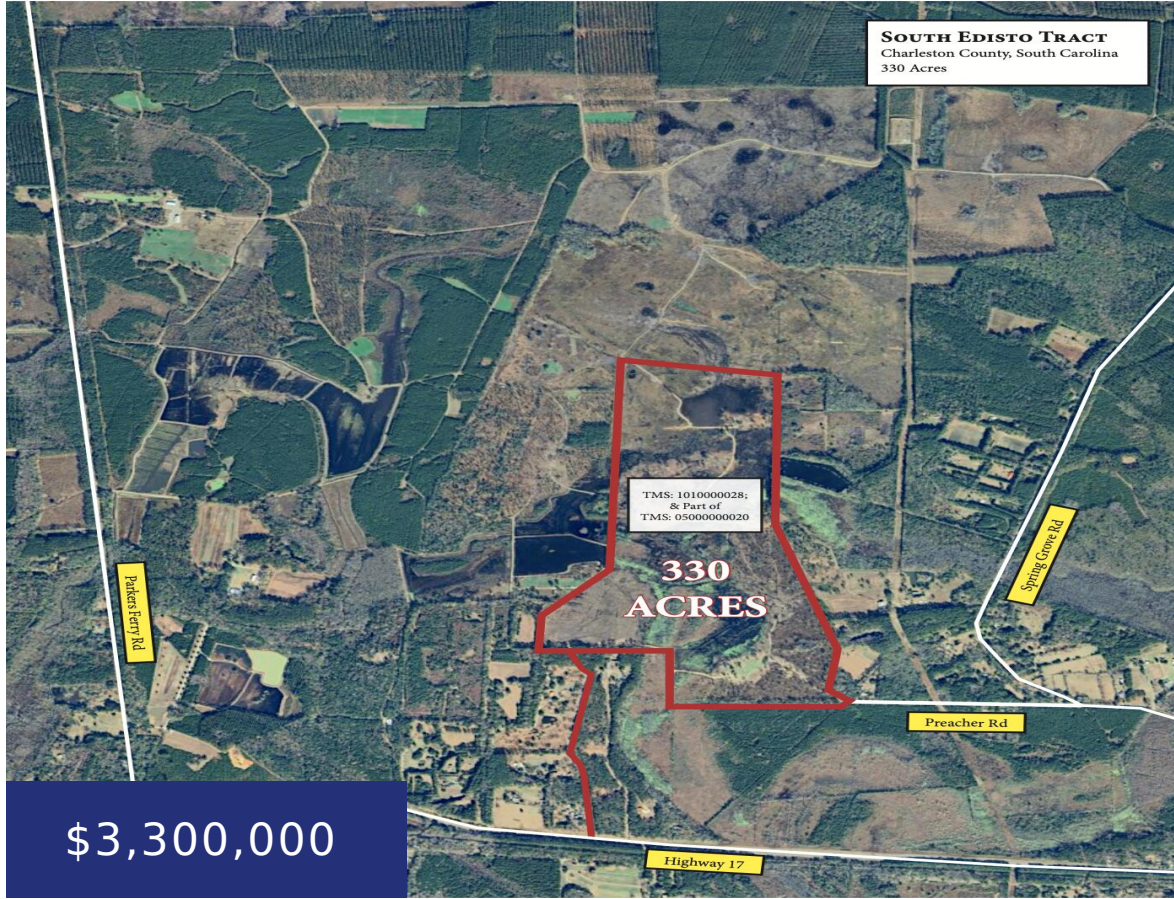

# QJ8H+P8 PARKERS FERRY, SC, USA

<https://findyourcharleston.com>

QJ8H+P8 Parkers Ferry, SC, USA

PLEASE NOTE THE ACREAGE IS NOT CORRECT, THERE ARE MULTIPLE PARCELS. Introducing South Edisto Tract. A remarkable opportunity to own a sprawling 330 acre property in the picturesque low country. This expansive land boasts a diverse habitat, creating a serene and natural setting for the upland as well as waterfowl enthusiast. Additionally, a thoughtfully placed [...]

## Basics

**MLS ID:** 24005510

**Date added:** Added 1 week ago

**Category:** Land

**Status:** Active Contingent

**Lot size, acres:** 103.12 acres

**Subdivision Name:** None

**County Or Parish:** Charleston

**MLS Area Major:** 13 - West of the Ashley beyond Rantowles Creek

---