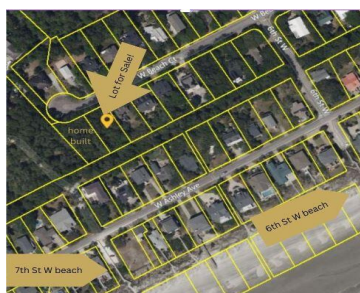

613 W BEACH CT, FOLLY BEACH, SC 29439, USA

<https://findyourcharleston.com>

613 W Beach Ct,
Folly Beach, SC
29439, USA

\$873,000

Have your realtor read the notes section about offers! The updated survey is now available from the ocean. Plus no through traffic, as W Beach Court is a unique street with double a cul-de-sac. It has community feeling and sense of privacy. .24 acre lot, a private wooded back yard and a little creek. Stroll [...]

- Land
- Active

Noreen Cutshall

Basics

MLS ID: 23025763

Date added: Added 6 months ago

Category: Land

Status: Active

Lot size, acres: 0.24 acres

Subdivision Name: Sunset Point

County Or Parish: Charleston

MLS Area Major: 22 - Folly Beach to Battery Island

Amenities & Features

Waterfront Features: Beach Access

Hidden Info

List Office MLS Id: 9636