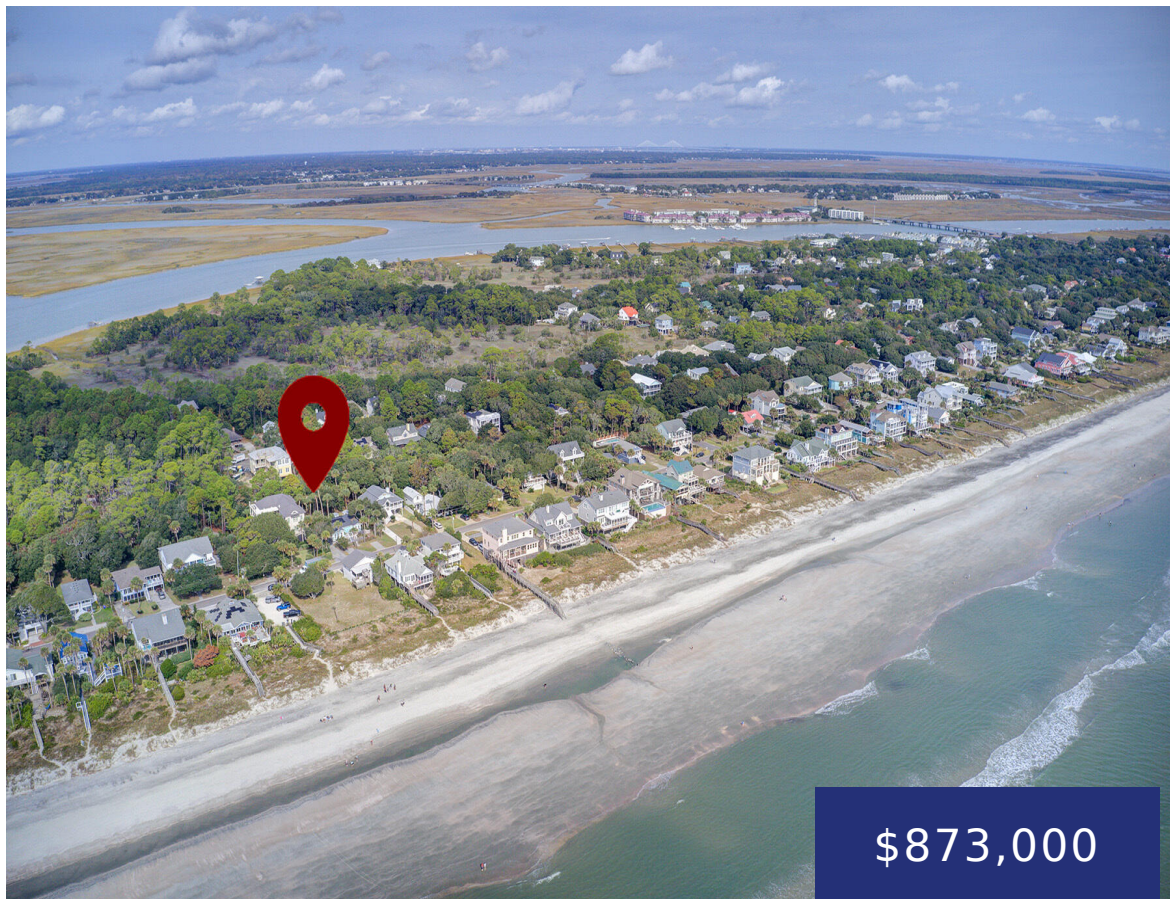

613 W BEACH CT, FOLLY BEACH, SC 29439, USA

<https://findyourcharleston.com>

613 W Beach Ct,
Folly Beach, SC
29439, USA

\$873,000

Have your realtor read the notes section about offers! The updated survey is now available from the ocean. Plus no through traffic, as W Beach Court is a unique street with double a cul-de-sac. It has community feeling and sense of privacy. .24 acre lot, a private wooded back yard and a little creek. Stroll [...]

- Land
- Active

Noreen Cutshall

Basics

MLS ID: 23025763

Date added: Added 6 months ago

Category: Land

Status: Active

Lot size, acres: 0.24 acres

Subdivision Name: Sunset Point

County Or Parish: Charleston

MLS Area Major: 22 - Folly Beach to Battery Island

Amenities & Features

Waterfront Features: Beach Access

Hidden Info

List Office MLS Id: 9636