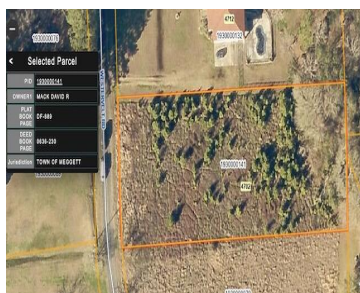

4692 WESTERVELT RD, HOLLYWOOD, SC 29449, USA

<https://findyourcharleston.com>

4692 Westervelt Rd, Hollywood, SC 29449, USA

\$150,000

Come build your dream home on this 1.33 Acre wooded lot in the peaceful town of Meggett.

- Land
- Active

Pam Bass

Basics

MLS ID: 24017728

Date added: Added 2 months ago

Category: Land

Status: Active

Lot size, acres: 1.33 acres

Subdivision Name: Meggett

County Or Parish: Charleston

MLS Area Major: 13 - West of the Ashley beyond Rantowles Creek

Hidden Info

List Office MLS Id: 9439