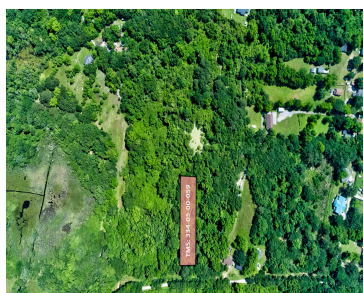

1848 HAZZARD LN, CHARLESTON, SC 29412, USA

<https://findyourcharleston.com>

1848 Hazzard Ln,
Charleston, SC
29412, USA

A beautiful blank canvas with Grand Oak Trees and Charleston Charm. This listing includes 2 lots. TMS 041 and 059 7.66 acres and 1.0 Acre both with direct access to Arsburn Rd. A personal home with rental property on the 2nd lot or A grand home with acres for your own garden and a separate [...]

- Land
- Active

Kimberly Boyd-henson

Basics

MLS ID: 24013019

Category: Land

Lot size, acres: 8.66 acres

County Or Parish: Charleston

Date added: Added 6 months ago