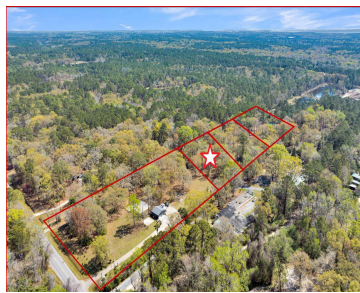

# 3220 DUCK POND RD, JOHNS ISLAND, SC 29455, USA

<https://findyourcharleston.com>

3220 Duck Pond Rd, Johns Island, SC 29455, USA

Welcome to your very own slice of southern paradise in Johns Island, SC! Nestled just a picturesque bridge drive away from Historic Downtown Charleston, Folly Beach, and Kiawah Beach, this highly sought-after area offers the perfect blend of tranquility and convenience. On Duck Pond Rd, this one acre of prime Southern comfort land awaits your vision. [...]

## Basics

**MLS ID:** 24007480

**Category:** Land

**Lot size, acres:** 1 acres

**County Or Parish:** Charleston

**Date added:** Added 6 months ago

**Status:** Active

**Subdivision Name:** Feran