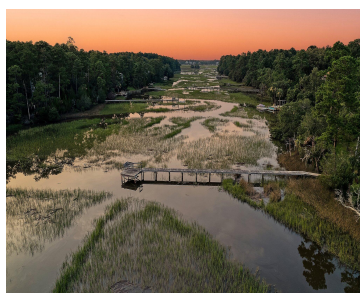

615 FAULKNER DR, MT PLEASANT, SC 29466, USA

<https://findyourcharleston.com>

615 Faulkner Dr, Mt Pleasant, SC 29466, USA

This is an unprecedented opportunity that you simply cannot afford to miss—a chance to own not one, not two, but four spectacular waterfront lots in the coveted enclave of Mount Pleasant! Prepare to be captivated by the natural splendor of Alston Creek, a tidal waterway that beckons with its serene beauty and offers swift boat [...]