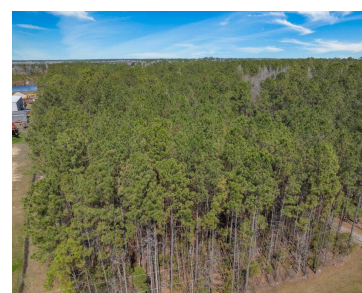

151 County Rd
S-18-182,
Ridgeville, SC
29472, USA

151 COUNTY RD S-18-182, RIDGEVILLE, SC 29472, USA

<https://findyourcharleston.com>

MOTIVATED SELLER! 10 acres with a stocked pond, security gate and a space already cleared for a home. Whether you want to build a homestead and live off the grid, subdivide and add spec or tiny homes, build your dream home, create a campground, etc... the opportunities are endless. LOCATION is key with this property. [...]