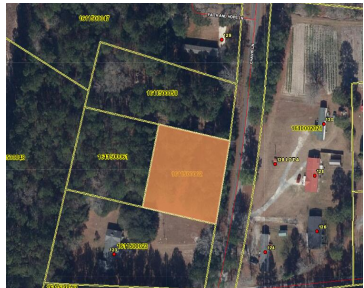

123 CHAVIS LN, MONCKS CORNER, SC 29461, USA

<https://findyourcharleston.com>

123 Chavis Ln,
Moncks Corner, SC
29461, USA

\$85,000

Welcome to tranquility with convenience! Nestled in a serene rural area yet just moments away from the amenities of Summerville & Goose Creek, this property offers the perfect blend of peaceful living and urban accessibility. Situated on a spacious .70-acre lot, this parcel presents an incredible opportunity to build your dream home amidst nature's embrace. With [...]

- Land
- Active Contingent

Emanuel Chatman

Basics

MLS ID: 24009898

Date added: Added 4 months ago

Category: Land

Status: Active Contingent

Lot size, acres: 0.7 acres

Subdivision Name: None

County Or Parish: Berkeley

MLS Area Major: 76 - Moncks Corner Above Oakley Rd

Hidden Info

List Office MLS Id: 1831