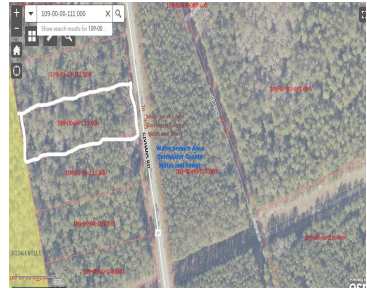

3MFP+R3 RIDGEVILLE, SC, USA

<https://findyourcharleston.com>

3MFP+R3
Ridgeville, SC, USA

Escape the hustle and bustle of city life and embrace the serene charm of rural living with this exceptional 1.85-acre parcel. Nestled in a peaceful rural area but just minutes away from Volvo Car University Park, Walmart Distribution Center, Bee City Zoo, and the Edisto River Adventure Park, this property offers the perfect blend of [...]

- Land
- Active

Emanuel Chatman

Basics

MLS ID: 24008656

Category: Land

Lot size, acres: 1.85 acres

County Or Parish: Dorchester

Date added: Added 6 months ago