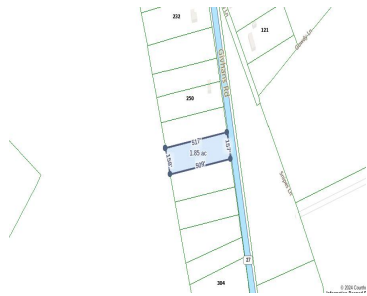

3MFP+R3 RIDGEVILLE, SC, USA

<https://findyourcharleston.com>

3MFP+R3
Ridgeville, SC, USA

Escape the hustle and bustle of city life and embrace the serene charm of rural living with this exceptional 1.85-acre parcel. Nestled in a peaceful rural area but just minutes away from Volvo Car University Park, Walmart Distribution Center, Bee City Zoo, and the Edisto River Adventure Park, this property offers the perfect blend of [...]

- Land
- Active

Emanuel Chatman

Basics

MLS ID: 24008656

Category: Land

Lot size, acres: 1.85 acres

County Or Parish: Dorchester

Date added: Added 6 months ago