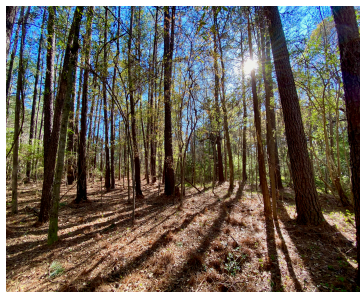

226 S WINTER ST, MONCKS CORNER, SC 29461, USA

<https://findyourcharleston.com>

226 S Winter St,
Moncks Corner, SC
29461, USA

\$1,500,000

Approximately 9 acres in the heart of Moncks Corner. This gorgeous property features mature trees and a pond. Lake Moultrie, which covers approximately 60,000 acres, is within minutes of this property and is renown by anglers for its largemouth bass and catfish. Schools, shopping and medical facilities are within walking distance. It is currently zoned [...]