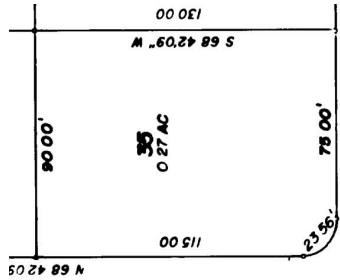

# 1 WILLS WAY, ISLE OF PALMS, SC 29451, USA

<https://findyourcharleston.com>

1 Wills Way, Isle of Palms, SC 29451, USA

\$1,385,000

Rare 0.25 acre corner lot on the Isle of Palms! One of the few vacant lots remaining. Perfect for a new custom home. Just one block away via side streets from the Isle of Palms Recreation Center with an indoor gymnasium, seasonal youth sports teams, a dog park, playground, tennis courts, basketball courts and soccer [...]

## Basics

**MLS ID:** 24012219

**Category:** Land

**Lot size, acres:** 0.25 acres

**County Or Parish:** Charleston

**Date added:** Added 7 months ago

**Status:** Active

**Subdivision Name:** None