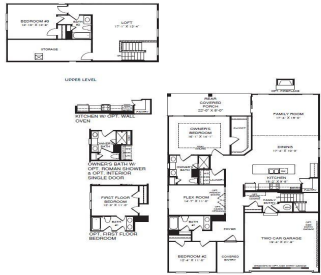

# 102 AVIARY CT, SUMMERVILLE, SC 29483, USA

<https://findyourcharleston.com>

102 Aviary Ct,  
Summerville, SC  
29483, USA

**\$599,990**

New Construction On Private Establish Cul-de-sac near Pine Forest Country Club and Pinewood Prep! The Palladio offers 4 bedrooms with the primary on the first floor and 3 full baths! Enjoy your summer evenings out on the covered porch on .4 acres! Home is currently under construction with an estimated delivery date of July 2024.

**Date added:** Added 6 months ago

**Type:** Single Family Detached

**Bedrooms:** 4 beds

**Area, sq ft:** 2626 sq ft

**Year built:** 2024

**County Or Parish:** Dorchester

---

## Amenities & Features

**Water Source:** Public **Architectural Style:** Ranch

**Sewer:** Public Sewer **Cooling Yes/ No:** 1

**Cooling:** Central Air **Interior Features:** High Ceilings, Kitchen Island, Walk-In Closet(s), Bonus, Eat-in Kitchen, Family, Entrance Foyer, Great, Living/Dining Combo, Loft