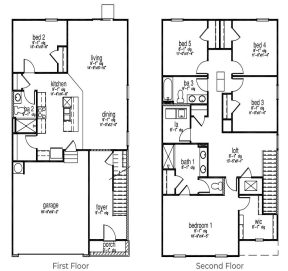

474 LK RDG BLVD, MONCKS CORNER, SC 29461, USA

<https://findyourcharleston.com>

474 Lk Rdg Blvd,
Moncks Corner, SC
29461, USA

READY THIS SPRING! This homesite is back-to-back with an adjacent home. Pine Hills in Cane Bay, Summerville, South Carolina, offers a serene suburban lifestyle. Nestled amidst lush landscapes, it features elegant homes, friendly neighbors, and excellent schools. Residents enjoy nearby parks, shopping, and dining, making it a family-friendly haven with a charming. Southern atmosphere. Amenities [...]

- 5 beds
- 3 baths
- Single Family Detached
- Residential
- Active
- 2361 sq ft