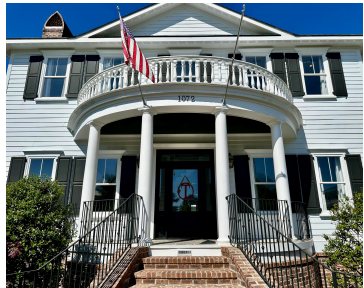

1072 RIVERSHORE RD, CHARLESTON, SC 29492, USA

<https://findyourcharleston.com>

1072 Rivershore Rd, Charleston, SC 29492, USA

\$1,500,000

Looking for that Historic Charleston feel? This magnificent home is a replica of the famous Josiah Smith house South of Broad. Bringing together the best of yesterday and today. You'll be swept away as you enter the house through the grand portico front. The floor to ceiling foyer with elegant staircase beckon you to come [...]

Subdivision Name: Beresford Creek Landing

MLS Area Major: 78 - Wando/Cainhoy

Date added: Added 2 months ago

Type: Single Family Detached

Bedrooms: 5 beds

Area, sq ft: 3920 sq ft

Year built: 2007

County Or Parish: Berkeley