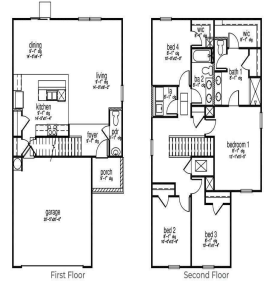

READY THIS SPRING! This homesite is back-to-back with an adjacent home. Pine Hills in Cane Bay, Summerville, South Carolina, offers a serene suburban lifestyle. Nestled amidst lush landscapes, it features elegant homes, friendly neighbors, and excellent schools. Residents enjoy nearby parks, shopping, and dining, making it a family-friendly haven with a charming. Southern atmosphere. Amenities [...]

- 4 beds
- 2 baths
- Single Family Detached
- Residential
- Active
- 1927 sq ft