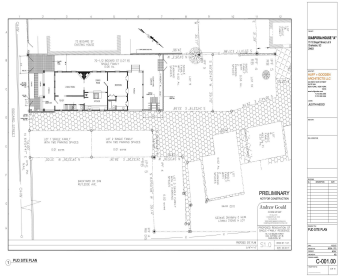

11 CATFIDDLE ST, CHARLESTON, SC 29403, USA

<https://findyourcharleston.com>

11 Catfiddle St,
Charleston, SC
29403, USA

Lovely cobble stone street, One of the largest buildable sites in Catfiddle, an innovative infill development, studied by architects and profiled in the book "Charleston Fancy" as well as many other sources. New buildings were conceived by different designers in collaboration, ensuring that the houses all looked different yet were consistent with the Catfiddle Street [...]

- Land
- Active

Currie McCullough

Basics

MLS ID: 24003459

Date added: Added 1 month ago

Category: Land

Status: Active

Lot size, acres: 0.03 acres