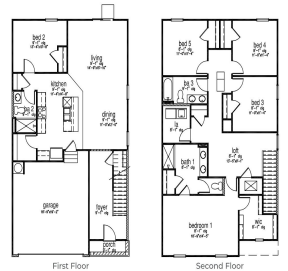

READY THIS SUMMER! This homesite offers a pond lot. Pine Hills in Cane Bay, Summerville, South Carolina, offers a serene suburban lifestyle. Nestled amidst lush landscapes, it features elegant homes, friendly neighbors, and excellent schools. Residents enjoy nearby parks, shopping, and dining, making it a family-friendly haven with a charming. Southern atmosphere. Amenities include 3 [...]

- 5 beds
- 3 baths
- Single Family Detached
- Residential
- Active
- 2361 sq ft