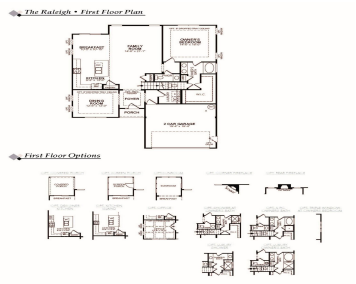

# 215 PALFREY DR, RIDGEVILLE, SC 29472, USA

<https://findyourcharleston.com>

215 Palfrey Dr,  
Ridgeville, SC  
29472, USA

**\$437,980**

The Raleigh plan boasts a Beautiful Master Bedroom on the First Floor with the Luxury Master Shower! Enjoy Relaxing in your Sunroom with a view of one of 3 Ponds in the community! Is Cooking your hobby or do you just like the look of a Gorgeous Kitchen? We have a Designer Kitchen with Wall oven [...]