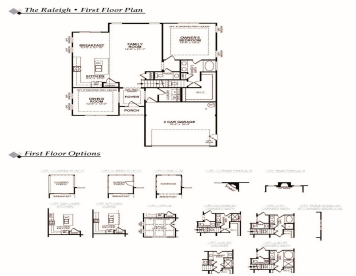

# 215 PALFREY DR, RIDGEVILLE, SC 29472, USA

<https://findyourcharleston.com>

215 Palfrey Dr,  
Ridgeville, SC  
29472, USA

The Raleigh plan boasts a Beautiful Master Bedroom on the First Floor with the Luxury Master Shower! Enjoy Relaxing in your Sunroom with a view of one of 3 Ponds in the community! Is Cooking your hobby or do you just like the look of a Gorgeous Kitchen? We have a Designer Kitchen with Wall oven [...]