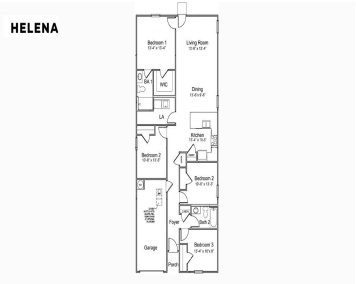

474 LK RDG BLVD, MONCKS CORNER, SC 29461, USA

<https://findyourcharleston.com>

474 Lk Rdg Blvd,
Moncks Corner, SC
29461, USA

READY THIS SUMMER! This homesite is back-to-back with an adjacent home. Pine Hills in Cane Bay, Summerville, South Carolina, offers a serene suburban lifestyle. Nestled amidst lush landscapes, it features elegant homes, friendly neighbors, and excellent schools. Residents enjoy nearby parks, shopping, and dining, making it a family-friendly haven with a charming. Southern atmosphere. Amenities [...]

- 4 beds
- 2 baths
- Single Family Detached
- Residential
- Active Contingent
- 1482 sq ft

Katie Stevens Grout