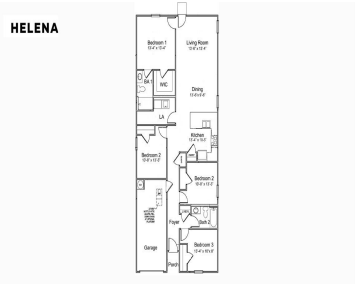

READY THIS SUMMER! This homesite is back-to-back with an adjacent home. Pine Hills in Cane Bay, Summerville, South Carolina, offers a serene suburban lifestyle. Nestled amidst lush landscapes, it features elegant homes, friendly neighbors, and excellent schools. Residents enjoy nearby parks, shopping, and dining, making it a family-friendly haven with a charming. Southern atmosphere. Amenities [...]

- 4 beds
- 2 baths
- Single Family Detached
- Residential
- Active Contingent
- 1482 sq ft

Katie Stevens Grout