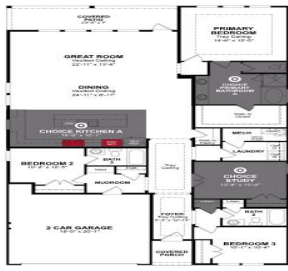

107 WINDING GRV LN, SOUTH CAROLINA 29461, USA

<https://findyourcharleston.com>

107 Winding Grv
Ln, South Carolina
29461, USA

\$446,132

Under construction! The Juniper plan is a single story home with vaulted ceilings and ample windows in the great room, allowing plenty of natural light into the space. Each family member has their own quiet space in this home with the primary bedroom situated at the rear, secondary bedrooms on the side of the homes, [...]

- 3 beds
- 3 baths
- Single Family Detached
- Residential
- Active
- 2307 sq ft

Hannah Mauldin

Basics

MLS ID: 24004695 **Date added:** Added 4 months ago
Category: Residential **Type:** Single Family Detached
Status: Active **Bedrooms:** 3 beds
Bathrooms: 3 baths **Half baths:** 0 half baths
Area, sq ft: 2307 sq ft **Lot size, acres:** 0.14 acres
Year built: 2024 **Subdivision Name:** The Groves of Berkeley
County Or Parish: Berkeley **MLS Area Major:** 72 - G.Cr/M. Cor. Hwy 52-Oakley-Cooper River