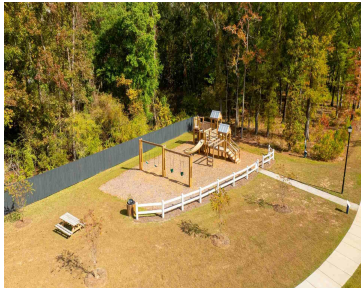

# 144 KITFIELD RD, MONCKS CORNER, SC 29461, USA

<https://findyourcharleston.com>

144 Kitfield Rd,  
Moncks Corner, SC  
29461, USA

Limited time up to \$20k finance incentive with builder's preferred lender and attorney. **READY THIS SPRING!** This homesite offers a wooded lot. Welcome to the Elston plan, step into luxury with this 2-story floor plan with 4 bedrooms and 2 1/2 baths, situated on a private wooded lot offers a blend of spaciousness, comfort and [...]

**Katie Stevens Grout**

- 4 beds
- 2 baths
- Single Family Detached
- Residential
- Active
- 2174 sq ft

---

## Basics

**MLS ID:** 24004774      **Date added:** Added 6 months ago  
**Category:** Residential      **Type:** Single Family Detached  
**Status:** Active      **Bedrooms:** 4 beds  
**Bathrooms:** 2 baths      **Half baths:** 1 half bath  
**Area, sq ft:** 2174 sq ft      **Lot size, acres:** 0.21 acres  
**Year built:** 2024      **Subdivision Name:** Lakeview at Kitfield  
**County Or Parish:** Berkeley      **MLS Area Major:** 76 - Moncks Corner Above Oakley Rd