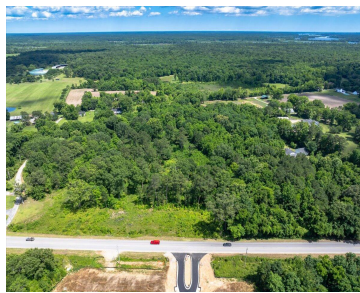

1262 OLD FORT RD, MONCKS CORNER, SC 29461, USA

<https://findyourcharleston.com>

1262 Old Fort Rd,
Moncks Corner, SC
29461, USA

\$589,000

Located right on the outside of town yet still in town limits. Convenient location to Goose Creek, Moncks Corner or Summerville. Build your dream home with privacy and nature all around. Mature Oaks can be found on this property. Partially cleared. New Publix Grocery store near by. New residential developments are across the street.

Subdivision Name: Gippy Plantation

County Or Parish: Berkeley

MLS Area Major: 76 - Moncks Corner Above Oakley Rd

Hidden Info

List Office MLS Id: 9040