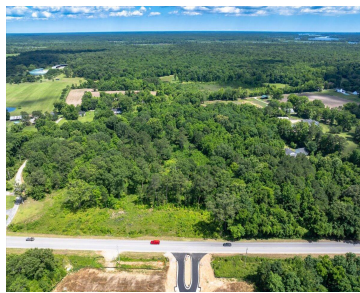

1262 OLD FORT RD, MONCKS CORNER, SC 29461, USA

<https://findyourcharleston.com>

1262 Old Fort Rd,
Moncks Corner, SC
29461, USA

Located right on the outside of town yet still in town limits. Convenient location to Goose Creek, Moncks Corner or Summerville. Build your dream home with privacy and nature all around. Mature Oaks can be found on this property. Partially cleared. New Publix Grocery store near by. New residential developments are across the street.

Subdivision Name: Gippy Plantation

County Or Parish: Berkeley

MLS Area Major: 76 - Moncks Corner Above Oakley Rd

Hidden Info

List Office MLS Id: 9040