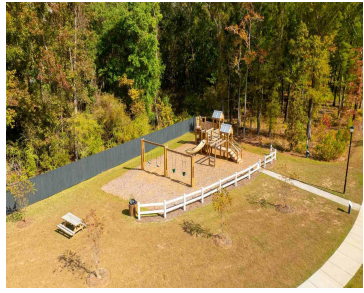

144 KITFIELD RD, MONCKS CORNER, SC 29461, USA

<https://findyourcharleston.com>

144 Kitfield Rd,
Moncks Corner, SC
29461, USA

READY THIS SPRING! This homesite offers a corner lot and a pond view. Discover your dream home at Lakeview at Kitfield! Perfectly situated near incredible attractions Lake Moultrie, the Berkeley County Museum, and Old Santee Canal Park, you'll enjoy the best of small town living with all the conveniences of a bustling city just 30 [...]

Katie Stevens Grout

- 5 beds
- 3 baths
- Single Family Detached
- Residential
- Active
- 2721 sq ft

Basics

MLS ID: 24004173 **Date added:** Added 7 months ago
Category: Residential **Type:** Single Family Detached
Status: Active **Bedrooms:** 5 beds
Bathrooms: 3 baths **Half baths:** 1 half bath
Area, sq ft: 2721 sq ft **Lot size, acres:** 0.26 acres
Year built: 2024 **Subdivision Name:** Lakeview at Kitfield
County Or Parish: Berkeley **MLS Area Major:** 76 - Moncks Corner Above Oakley Rd