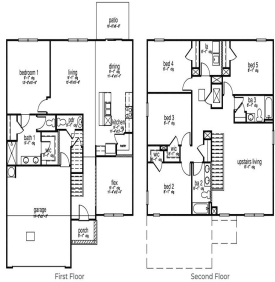

144 KITFIELD RD, MONCKS CORNER, SC 29461, USA

<https://findyourcharleston.com>

144 Kitfield Rd,
Moncks Corner, SC
29461, USA

\$452,837

READY THIS SPRING! This homesite offers a corner lot and a pond view. Discover your dream home at Lakeview at Kitfield! Perfectly situated near incredible attractions Lake Moultrie, the Berkeley County Museum, and Old Santee Canal Park, you'll enjoy the best of small town living with all the conveniences of a bustling city just 30 [...]

Katie Stevens Grout

- 5 beds
- 3 baths
- Single Family Detached
- Residential
- Active
- 2721 sq ft

Basics

MLS ID: 24004173 **Date added:** Added 4 months ago
Category: Residential **Type:** Single Family Detached
Status: Active **Bedrooms:** 5 beds
Bathrooms: 3 baths **Half baths:** 1 half bath
Area, sq ft: 2721 sq ft **Lot size, acres:** 0.26 acres
Year built: 2024 **Subdivision Name:** Lakeview at Kitfield
County Or Parish: Berkeley **MLS Area Major:** 76 - Moncks Corner Above Oakley Rd