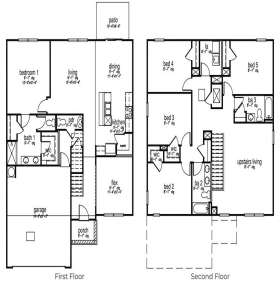

172 KITFIELD RD, MONCKS CORNER, SC 29461, USA

<https://findyourcharleston.com>

172 Kitfield Rd,
Moncks Corner, SC
29461, USA

$461,705

READY THIS SUMMER! This homesite offers a wooded lot. Discover your dream home at Lakeview at Kitfield! Perfectly situated near incredible attractions Lake Moultrie, the Berkeley County Museum, and Old Santee Canal Park, you'll enjoy the best of small town living with all the conveniences of a bustling city just 30 minutes away. The ELLE [...]

- 5 beds
- 3 baths
- Single Family Detached
- Residential
- Active
- 2721 sq ft