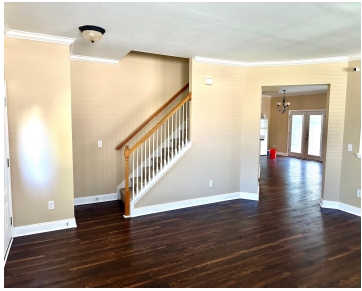

1333 SONG SPARROW WAY, HANAHAN, SC 29410, USA

<https://findyourcharleston.com>

1333 Song Sparrow Way, Hanahan, SC 29410, USA

\$559,400

Welcome home to Tanner Plantations Eagle Bluff. This 4 bedrooms 2 1/2 bath home boast large living and dining areas. Plenty of space for family and get togethers. Large open kitchen with a gas stove. Plenty of counter space, cabinets and pantry. Gas fireplace in a large family room that has loads of windows. New [...]

Patio & Porch Features: Patio

Sewer: Public Sewer

Window Features: Window Treatments - Some

Interior Features: Ceiling - Smooth, High Ceilings,
Ceiling Fan(s), Eat-in Kitchen, Family, Pantry, Separate
Dining