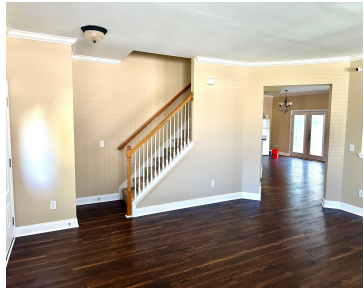

1333 SONG SPARROW WAY, HANAHAN, SC 29410, USA

<https://findyourcharleston.com>

1333 Song Sparrow Way, Hanahan, SC 29410, USA

\$559,400

Welcome home to Tanner Plantations Eagle Bluff. This 4 bedrooms 2 1/2 bath home boast large living and dining areas. Plenty of space for family and get togethers. Large open kitchen with a gas stove. Plenty of counter space, cabinets and pantry. Gas fireplace in a large family room that has loads of windows. New [...]

Patio & Porch Features: Patio

Sewer: Public Sewer

Window Features: Window Treatments - Some

Interior Features: Ceiling - Smooth, High Ceilings,
Ceiling Fan(s), Eat-in Kitchen, Family, Pantry, Separate
Dining