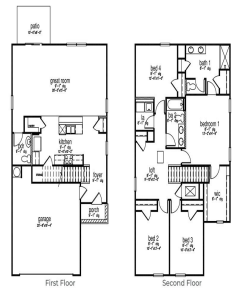

180 KITFIELD RD, MONCKS CORNER, SC 29461, USA

<https://findyourcharleston.com>

180 Kitfield Rd,
Moncks Corner, SC
29461, USA

\$394,900

READY THIS SUMMER! This homesite is a corner lot and is back-to-back with an adjacent home. Discover your dream home at Lakeview at Kitfield! Perfectly situated near incredible attractions Lake Moultrie, the Berkeley County Museum, and Old Santee Canal Park, you'll enjoy the best of small town living with all the conveniences of a bustling [...]

Katie Stevens Grout

- 4 beds
- 2 baths
- Single Family Detached
- Residential
- Active
- 2174 sq ft

Basics

MLS ID: 24012065 **Date added:** Added 4 months ago
Category: Residential **Type:** Single Family Detached
Status: Active **Bedrooms:** 4 beds
Bathrooms: 2 baths **Half baths:** 1 half bath
Area, sq ft: 2174 sq ft **Lot size, acres:** 0.22 acres
Year built: 2024 **Subdivision Name:** Lakeview at Kitfield
County Or Parish: Berkeley **MLS Area Major:** 76 - Moncks Corner Above Oakley Rd