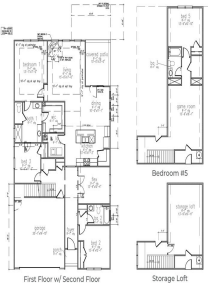

180 KITFIELD RD, MONCK'S CORNER, SC 29461, USA

<https://findyourcharleston.com>

180 Kitfield Rd,
Moncks Corner, SC
29461, USA

READY THIS SUMMER! This homesite is back-to-back with an adjacent home. Discover your dream home at Lakeview at Kitfield! Perfectly situated near incredible attractions Lake Moultrie, the Berkeley County Museum, and Old Santee Canal Park, you'll enjoy the best of small town living with all the conveniences of a bustling city just 30 minutes away. [...]

Katie Stevens Grout

- 4 beds
- 3 baths
- Single Family Detached
- Residential
- Active
- 2656 sq ft

Basics

MLS ID: 24012066

Category: Residential

Status: Active

Bathrooms: 3 baths

Lot size, acres: 0.2 acres

Subdivision Name: Lakeview at Kitfield

MLS Area Major: 76 - Moncks Corner Above Oakley Rd

Date added: Added 4 months ago

Type: Single Family Detached

Bedrooms: 4 beds

Area, sq ft: 2656 sq ft

Year built: 2024