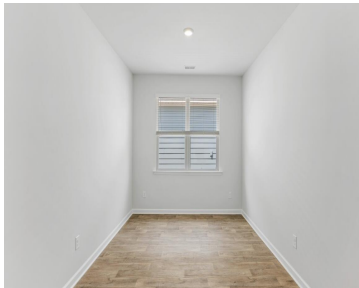

180 KITFIELD RD, MONCK'S CORNER, SC 29461, USA

<https://findyourcharleston.com>

180 Kitfield Rd,
Moncks Corner, SC
29461, USA

READY THIS SUMMER! This homesite is back-to-back with an adjacent home. Discover your dream home at Lakeview at Kitfield! Perfectly situated near incredible attractions Lake Moultrie, the Berkeley County Museum, and Old Santee Canal Park, you'll enjoy the best of small town living with all the conveniences of a bustling city just 30 minutes away. [...]

Interior Features: Ceiling - Smooth, Kitchen Island, Walk-In Closet(s), Eat-in Kitchen, Family, Living/Dining Combo, Pantry

Heating: Electric, Forced Air

Flooring: Vinyl

Hidden Info

List Office MLS Id: 1429