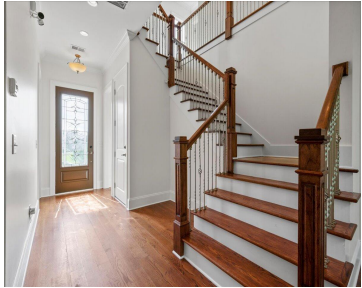

1417 PEACH BLOSSOM LN, CHARLESTON, SC 29492, USA

<https://findyourcharleston.com>

1417 Peach Blossom Ln,
Charleston, SC
29492, USA

\$1,249,600

BACKYARD OASIS!! Nestled in a private neighborhood, this stunning custom-designed residence offers comfort, beauty, and ample space. The grand front staircase leads to a spacious foyer open to the great room with a high ceiling, providing an inviting entrance. The chef's kitchen, equipped with an island and a butler's pantry, opens to a separate dining [...]