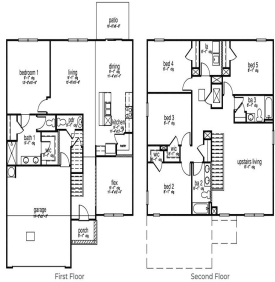

144 KITFIELD RD, MONCKS CORNER, SC 29461, USA

<https://findyourcharleston.com>

144 Kitfield Rd,
Moncks Corner, SC
29461, USA

$459,205

READY THIS SUMMER! This homesite offers a wooded lot. Discover your dream home at Lakeview at Kitfield! Perfectly situated near incredible attractions Lake Moultrie, the Berkeley County Museum, and Old Santee Canal Park, you'll enjoy the best of small town living with all the conveniences of a bustling city just 30 minutes away. The ELLE [...]

- 5 beds
- 3 baths
- Single Family Detached
- Residential
- Active
- 2721 sq ft