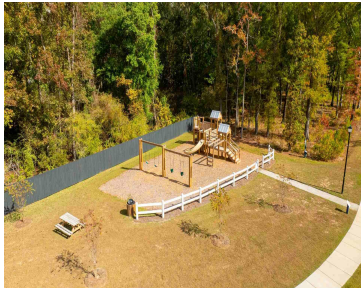

144 KITFIELD RD, MONCKS CORNER, SC 29461, USA

<https://findyourcharleston.com>

144 Kitfield Rd,
Moncks Corner, SC
29461, USA

\$459,205

READY THIS SUMMER! This homesite offers a wooded lot. Discover your dream home at Lakeview at Kitfield! Perfectly situated near incredible attractions Lake Moultrie, the Berkeley County Museum, and Old Santee Canal Park, you'll enjoy the best of small town living with all the conveniences of a bustling city just 30 minutes away. The ELLE [...]

Katie Stevens Grout

- 5 beds
- 3 baths
- Single Family Detached
- Residential
- Active
- 2721 sq ft

Basics

MLS ID: 24008870 **Date added:** Added 6 months ago
Category: Residential **Type:** Single Family Detached
Status: Active **Bedrooms:** 5 beds
Bathrooms: 3 baths **Half baths:** 1 half bath
Area, sq ft: 2721 sq ft **Lot size, acres:** 0.22 acres
Year built: 2024 **Subdivision Name:** Lakeview at Kitfield
County Or Parish: Berkeley **MLS Area Major:** 76 - Moncks Corner Above Oakley Rd