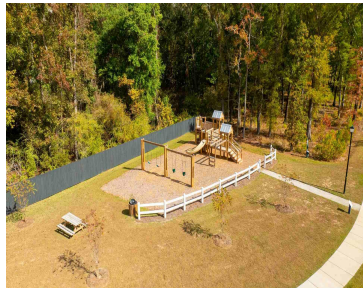

# 144 KITFIELD RD, MONCKS CORNER, SC 29461, USA

<https://findyourcharleston.com>

144 Kitfield Rd,  
Moncks Corner, SC  
29461, USA

**\$418,585**

READY THIS SUMMER! This homesite offers a pond view. Discover your dream home at Lakeview at Kitfield! Perfectly situated near incredible attractions Lake Moultrie, the Berkeley County Museum, and Old Santee Canal Park, you'll enjoy the best of small town living with all the conveniences of a bustling city just 30 minutes away. The GALEN [...]

**Katie Stevens Grout**

- 4 beds
- 2 baths
- Single Family Detached
- Residential
- Active
- 2340 sq ft

---

## Basics

**MLS ID:** 24008874      **Date added:** Added 6 months ago  
**Category:** Residential      **Type:** Single Family Detached  
**Status:** Active      **Bedrooms:** 4 beds  
**Bathrooms:** 2 baths      **Half baths:** 1 half bath  
**Area, sq ft:** 2340 sq ft      **Lot size, acres:** 0.25 acres  
**Year built:** 2024      **Subdivision Name:** Lakeview at Kitfield  
**County Or Parish:** Berkeley      **MLS Area Major:** 76 - Moncks Corner Above Oakley Rd