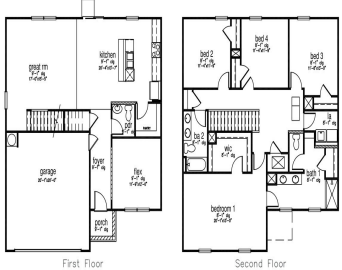

144 KITFIELD RD, MONCKS CORNER, SC 29461, USA

<https://findyourcharleston.com>

144 Kitfield Rd,
Moncks Corner, SC
29461, USA

$418,585

READY THIS SUMMER! This homesite offers a pond view. Discover your dream home at Lakeview at Kitfield! Perfectly situated near incredible attractions Lake Moultrie, the Berkeley County Museum, and Old Santee Canal Park, you'll enjoy the best of small town living with all the conveniences of a bustling city just 30 minutes away. The GALEN [...]

- 4 beds
- 2 baths
- Single Family Detached
- Residential
- Active
- 2340 sq ft