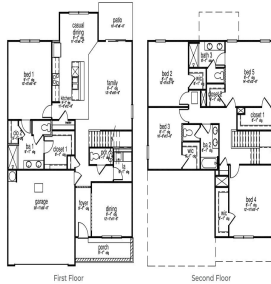

READY THIS SUMMER! This homesite is back-to-back with an adjacent home. Discover your dream home at Lakeview at Kitfield! Perfectly situated near incredible attractions Lake Moultrie, the Berkeley County Museum, and Old Santee Canal Park, you'll enjoy the best of small town living with all the conveniences of a bustling city just 30 minutes awayThe [...]

- 5 beds
- 3 baths
- Single Family Detached
- Residential
- Active
- 2618 sq ft