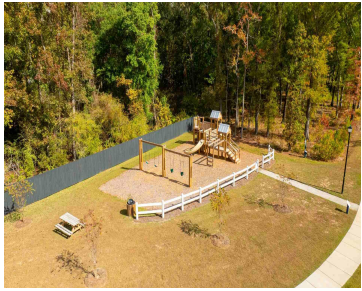

# 180 KITFIELD RD, MONCKS CORNER, SC 29461, USA

<https://findyourcharleston.com>

180 Kitfield Rd,  
Moncks Corner, SC  
29461, USA

READY THIS SUMMER! This homesite offers a wooded lot. Discover your dream home at Lakeview at Kitfield! Perfectly situated near incredible attractions Lake Moultrie, the Berkeley County Museum, and Old Santee Canal Park, you'll enjoy the best of small town living with all the conveniences of a bustling city just 30 minutes away. The ELLE [...]

**Katie Stevens Grout**

- 5 beds
- 3 baths
- Single Family Detached
- Residential
- Active
- 2721 sq ft

---

## Basics

**MLS ID:** 24008868      **Date added:** Added 6 months ago  
**Category:** Residential      **Type:** Single Family Detached  
**Status:** Active      **Bedrooms:** 5 beds  
**Bathrooms:** 3 baths      **Half baths:** 1 half bath  
**Area, sq ft:** 2721 sq ft      **Lot size, acres:** 0.24 acres  
**Year built:** 2024      **Subdivision Name:** Lakeview at Kitfield  
**County Or Parish:** Berkeley      **MLS Area Major:** 76 - Moncks Corner Above Oakley Rd