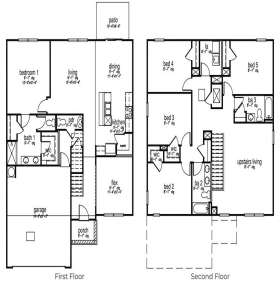

180 KITFIELD RD, MONCK'S CORNER, SC 29461, USA

<https://findyourcharleston.com>

180 Kitfield Rd,
Moncks Corner, SC
29461, USA

\$461,705

READY THIS SUMMER! This homesite offers a wooded lot. Discover your dream home at Lakeview at Kitfield! Perfectly situated near incredible attractions Lake Moultrie, the Berkeley County Museum, and Old Santee Canal Park, you'll enjoy the best of small town living with all the conveniences of a bustling city just 30 minutes away. The ELLE [...]

Katie Stevens Grout

- 5 beds
- 3 baths
- Single Family Detached
- Residential
- Active
- 2721 sq ft

Basics

MLS ID: 24008868 **Date added:** Added 4 months ago
Category: Residential **Type:** Single Family Detached
Status: Active **Bedrooms:** 5 beds
Bathrooms: 3 baths **Half baths:** 1 half bath
Area, sq ft: 2721 sq ft **Lot size, acres:** 0.24 acres
Year built: 2024 **Subdivision Name:** Lakeview at Kitfield
County Or Parish: Berkeley **MLS Area Major:** 76 - Moncks Corner Above Oakley Rd