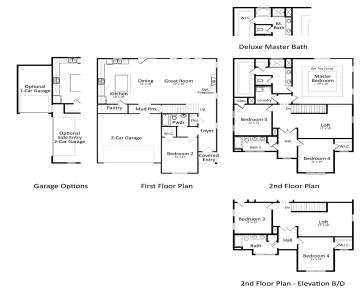

104 DARBY MDW LN, RIDGEVILLE, SC 29472, USA

<https://findyourcharleston.com>

104 Darby Mdw Ln,
Ridgeville, SC
29472, USA

PROPOSED CONSTRUCTION — The Ludington. Step through the foyer where you can access the guest bedroom/full bath or head into the spacious family room. This room flows seamlessly into the dining room and then to the kitchen making it perfect for family & friends to gather together. The second floor includes the master suite w/ [...]

- 4 beds
- 3 baths
- Single Family Detached
- Residential
- Active
- 2896 sq ft

Shane Ford

Basics

MLS ID: 22017466

Category: Residential

Status: Active

Bathrooms: 3 baths

Lot size, acres: 0.33 acres

Subdivision Name: Timothy Lakes

MLS Area Major: 63 - Summerville/Ridgeville

Date added: Added 5 months ago

Type: Single Family Detached

Bedrooms: 4 beds

Area, sq ft: 2896 sq ft

Year built: 2025

County Or Parish: Dorchester

Building Details

Stories: 2

Entry Location: Ground Level

Construction Materials: Vinyl Siding

Roof: Architectural

Parking Features: 2 Car Garage, Attached

Covered Spaces: 2

Garage Spaces: 2