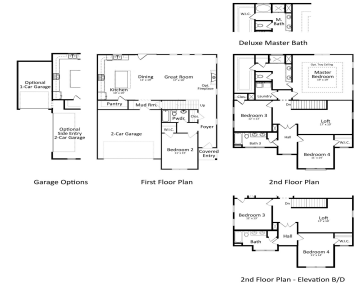

# 104 DARBY MDW LN, RIDGEVILLE, SC 29472, USA

<https://findyourcharleston.com>

104 Darby Mdw Ln,  
Ridgeville, SC  
29472, USA

PROPOSED CONSTRUCTION — The Ludington. Step through the foyer where you can access the guest bedroom/full bath or head into the spacious family room. This room flows seamlessly into the dining room and then to the kitchen making it perfect for family & friends to gather together. The second floor includes the master suite w/ [...]