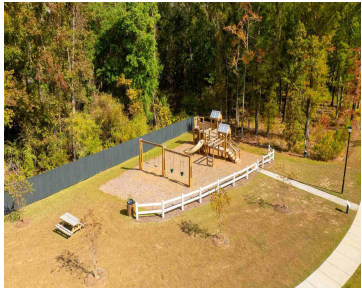

# 144 KITFIELD RD, MONCK'S CORNER, SC 29461, USA

<https://findyourcharleston.com>

144 Kitfield Rd,  
Moncks Corner, SC  
29461, USA

**\$436,585**

READY THIS SUMMER! This homesite offers a wooded lot. Discover your dream home at Lakeview at Kitfield! Perfectly situated near incredible attractions Lake Moultrie, the Berkeley County Museum, and Old Santee Canal Park, you'll enjoy the best of small town living with all the conveniences of a bustling city just 30 minutes away. Our Darby [...]

**Katie Stevens Grout**

- 4 beds
- 3 baths
- Single Family Detached
- Residential
- Active
- 2656 sq ft

---

## Basics

**MLS ID:** 24008865

**Category:** Residential

**Status:** Active

**Bathrooms:** 3 baths

**Lot size, acres:** 0.24 acres

**Subdivision Name:** Lakeview at Kitfield

**MLS Area Major:** 76 - Moncks Corner Above Oakley Rd