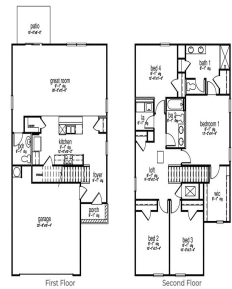

144 KITFIELD RD, MONCKS CORNER, SC 29461, USA

<https://findyourcharleston.com>

144 Kitfield Rd,
Moncks Corner, SC
29461, USA

\$395,585

Discover your dream home at Lakeview at Kitfield! Perfectly situated near incredible attractions Lake Moultrie, the Berkeley County Museum, and Old Santee Canal Park, you'll enjoy the best of small town living with all the conveniences of a bustling city just 30 minutes away. The ELSTON floorplan features a large kitchen and great room divided [...]

Katie Stevens Grout

- 4 beds
- 2 baths
- Single Family Detached
- Residential
- Active
- 2174 sq ft

Basics

MLS ID: 24003387 **Date added:** Added 4 months ago
Category: Residential **Type:** Single Family Detached
Status: Active **Bedrooms:** 4 beds
Bathrooms: 2 baths **Half baths:** 1 half bath
Area, sq ft: 2174 sq ft **Lot size, acres:** 0.23 acres
Year built: 2024 **Subdivision Name:** Lakeview at Kitfield
County Or Parish: Berkeley **MLS Area Major:** 76 - Moncks Corner Above Oakley Rd