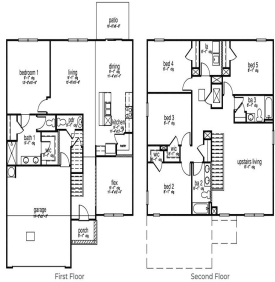

174 KITFIELD RD, MONCKS CORNER, SC 29461, USA

<https://findyourcharleston.com>

174 Kitfield Rd,
Moncks Corner, SC
29461, USA

$439,900

READY THIS SUMMER! This homesite is back-to-back with an adjacent home. Discover your dream home at Lakeview at Kitfield! Perfectly situated near incredible attractions Lake Moultrie, the Berkeley County Museum, and Old Santee Canal Park, you'll enjoy the best of small town living with all the conveniences of a bustling city just 30 minutes away. [...]

Katie Stevens Grout

- 5 beds
- 3 baths
- Single Family Detached
- Residential
- Active
- 2721 sq ft