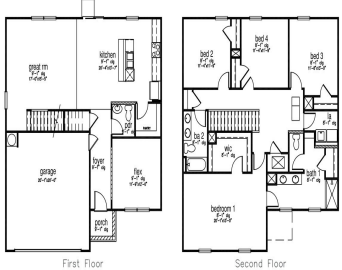

READY THIS FALL! This homesite offers a pond view. Discover your dream home at Lakeview at Kitfield! Perfectly situated near incredible attractions Lake Moultrie, the Berkeley County Museum, and Old Santee Canal Park, you'll enjoy the best of small town living with all the conveniences of a bustling city just 30 minutes away. The GALEN [...]

- 4 beds
- 2 baths
- Single Family Detached
- Residential
- Active
- 2340 sq ft

Katie Stevens Grout