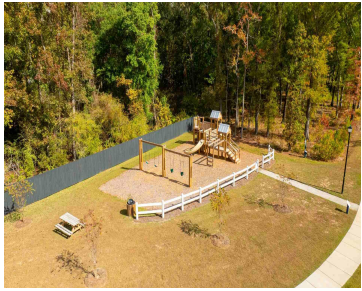

180 KITFIELD RD, MONCKS CORNER, SC 29461, USA

<https://findyourcharleston.com>

180 Kitfield Rd,
Moncks Corner, SC
29461, USA

READY THIS SUMMER! This homesite offers a wooded lot. Discover your dream home at Lakeview at Kitfield! Perfectly situated near incredible attractions Lake Moultrie, the Berkeley County Museum, and Old Santee Canal Park, you'll enjoy the best of small town living with all the conveniences of a bustling city just 30 minutes away. The ELSTON [...]

Katie Stevens Grout

- 4 beds
- 2 baths
- Single Family Detached
- Residential
- Active
- 2174 sq ft

Basics

MLS ID: 24008872 **Date added:** Added 7 months ago
Category: Residential **Type:** Single Family Detached
Status: Active **Bedrooms:** 4 beds
Bathrooms: 2 baths **Half baths:** 1 half bath
Area, sq ft: 2174 sq ft **Lot size, acres:** 0.2 acres
Year built: 2024 **Subdivision Name:** Lakeview at Kitfield
County Or Parish: Berkeley **MLS Area Major:** 76 - Moncks Corner Above Oakley Rd