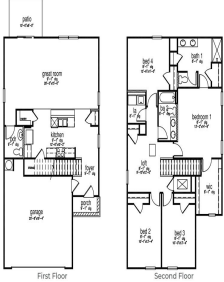

180 KITFIELD RD, MONCK'S CORNER, SC 29461, USA

<https://findyourcharleston.com>

180 Kitfield Rd,
Moncks Corner, SC
29461, USA

\$399,365

READY THIS SUMMER! This homesite offers a wooded lot. Discover your dream home at Lakeview at Kitfield! Perfectly situated near incredible attractions Lake Moultrie, the Berkeley County Museum, and Old Santee Canal Park, you'll enjoy the best of small town living with all the conveniences of a bustling city just 30 minutes away. The ELSTON [...]

Katie Stevens Grout

- 4 beds
- 2 baths
- Single Family Detached
- Residential
- Active
- 2174 sq ft

Basics

MLS ID: 24008872 **Date added:** Added 4 months ago
Category: Residential **Type:** Single Family Detached
Status: Active **Bedrooms:** 4 beds
Bathrooms: 2 baths **Half baths:** 1 half bath
Area, sq ft: 2174 sq ft **Lot size, acres:** 0.2 acres
Year built: 2024 **Subdivision Name:** Lakeview at Kitfield
County Or Parish: Berkeley **MLS Area Major:** 76 - Moncks Corner Above Oakley Rd