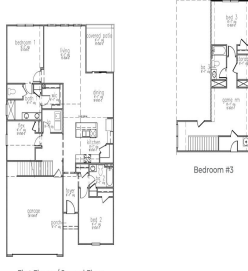

180 KITFIELD RD, MONCKS CORNER, SC 29461, USA

<https://findyourcharleston.com>

180 Kitfield Rd,
Moncks Corner, SC
29461, USA

$407,900

READY THIS SUMMER! This homesite offers a wooded lot. Discover your dream home at Lakeview at Kitfield! Perfectly situated near incredible attractions Lake Moultrie, the Berkeley County Museum, and Old Santee Canal Park, you'll enjoy the best of small town living with all the conveniences of a bustling city just 30 minutes away. The ARCHER [...]

- 3 beds
- 3 baths
- Single Family Detached
- Residential
- Active
- 2270 sq ft