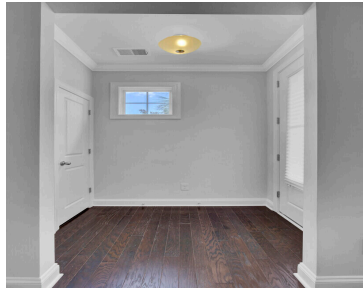

# 1588 GREY MARSH RD, MT PLEASANT, SC 29466, USA

<https://findyourcharleston.com>

1588 Grey Marsh Rd, Mt Pleasant, SC 29466, USA

**\$775,000**

Welcome to your dream home in the heart of Mount Pleasant! This immaculate duplex offers the perfect blend of elegance and functionality, designed for modern living at its finest. Key Features: Hardwood Floors: Beautiful hardwood floors grace the entire downstairs area, adding warmth and sophistication. Open Concept Layout: The open concept design ensures seamless flow from the kitchen [...]